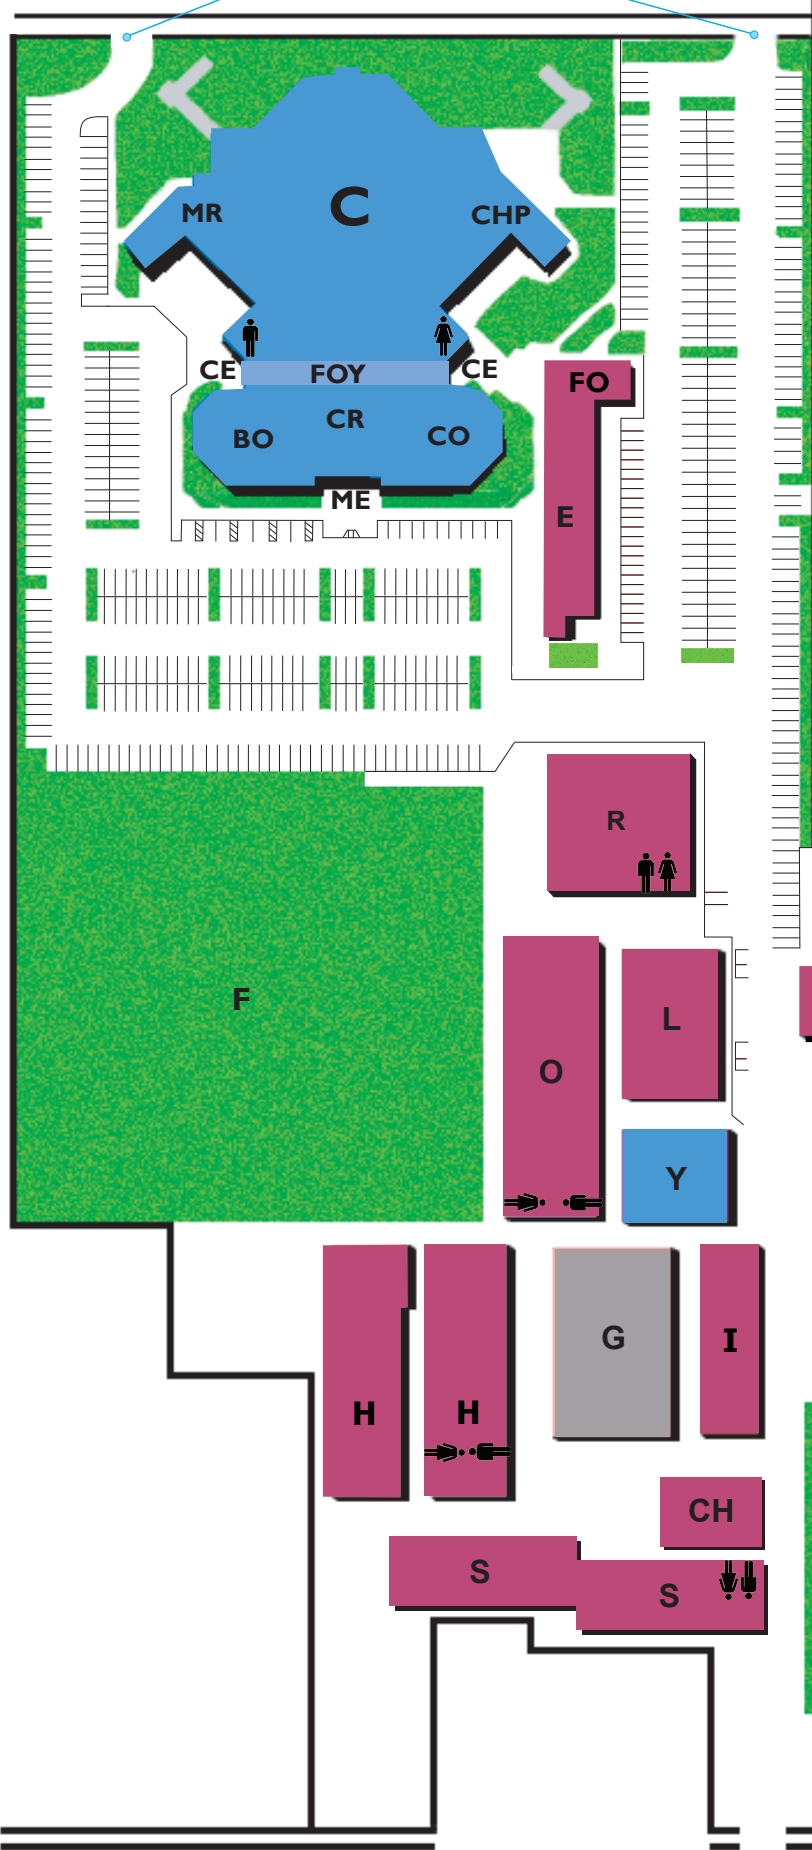

Thornton Avenue Front Entrances

Harbor Light
www.HarborLight.com
 510-744-2233

Fremont Christian School
www.FremontChristian.com
 510-744-2249

- A Activity Center
 - BO Business Offices
 - B Bus Yard
 - C Church Sanctuary
 - CE Church Entrance
 - CHP Chapel
 - CR Conference Room
 - FOY Foyer
 - ME Main Entrance
 - MR Music Room
 - CO Church Office
 - CH Choral Hall
 - E Elementary Classrooms
 - FO Facilities Office
 - F Fields
 - G Gym
 - H Secondary Classrooms
 - I Elementary Classrooms
 - L Library
 - O Science Labs & Secondary Office
 - P Preschool
 - PO Preschool Office
 - R Rankin Building (Elementary)
 - S Secondary Classrooms
 - Y Y Building
-  Restrooms
 Elementary Playground

Hansen Avenue